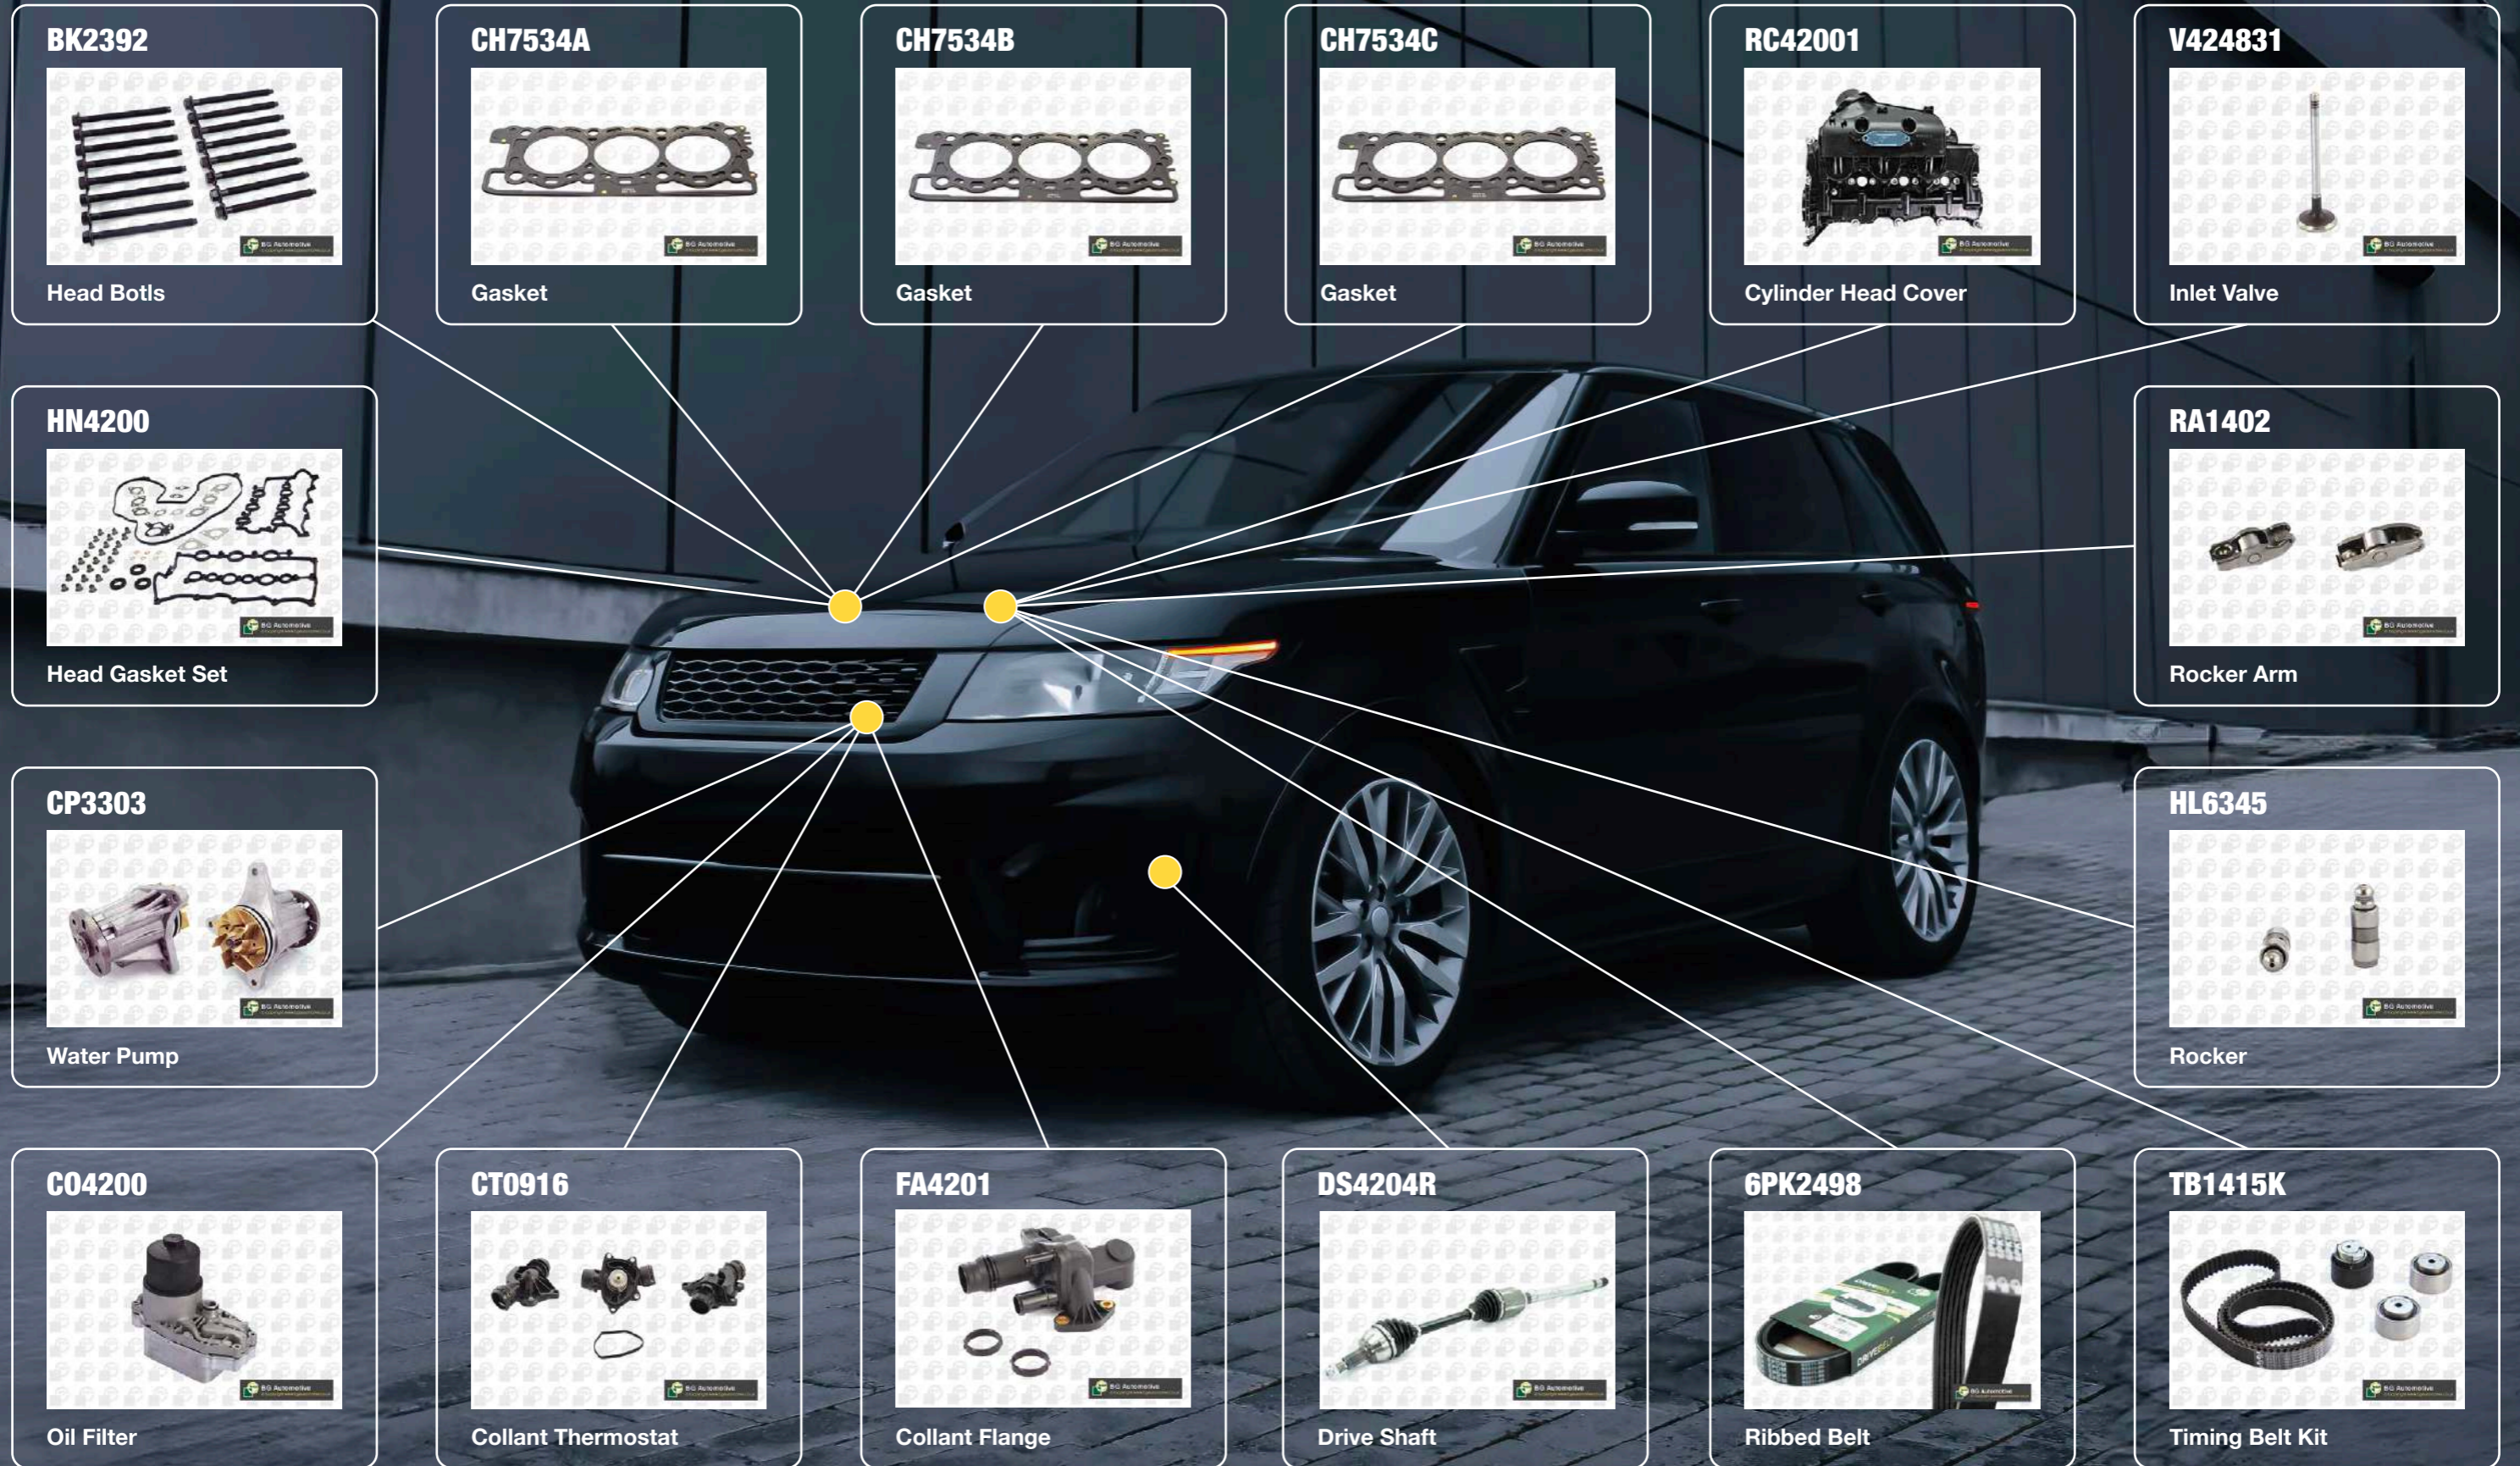

RANGE ROVER IV (L405) 3.0 DIESEL

LAND ROVER RANGE ROVER IV (L405) All-wheel Drive,
4x4, 3.0, 2013 -2023, Engine Code: 306DT 211BHP