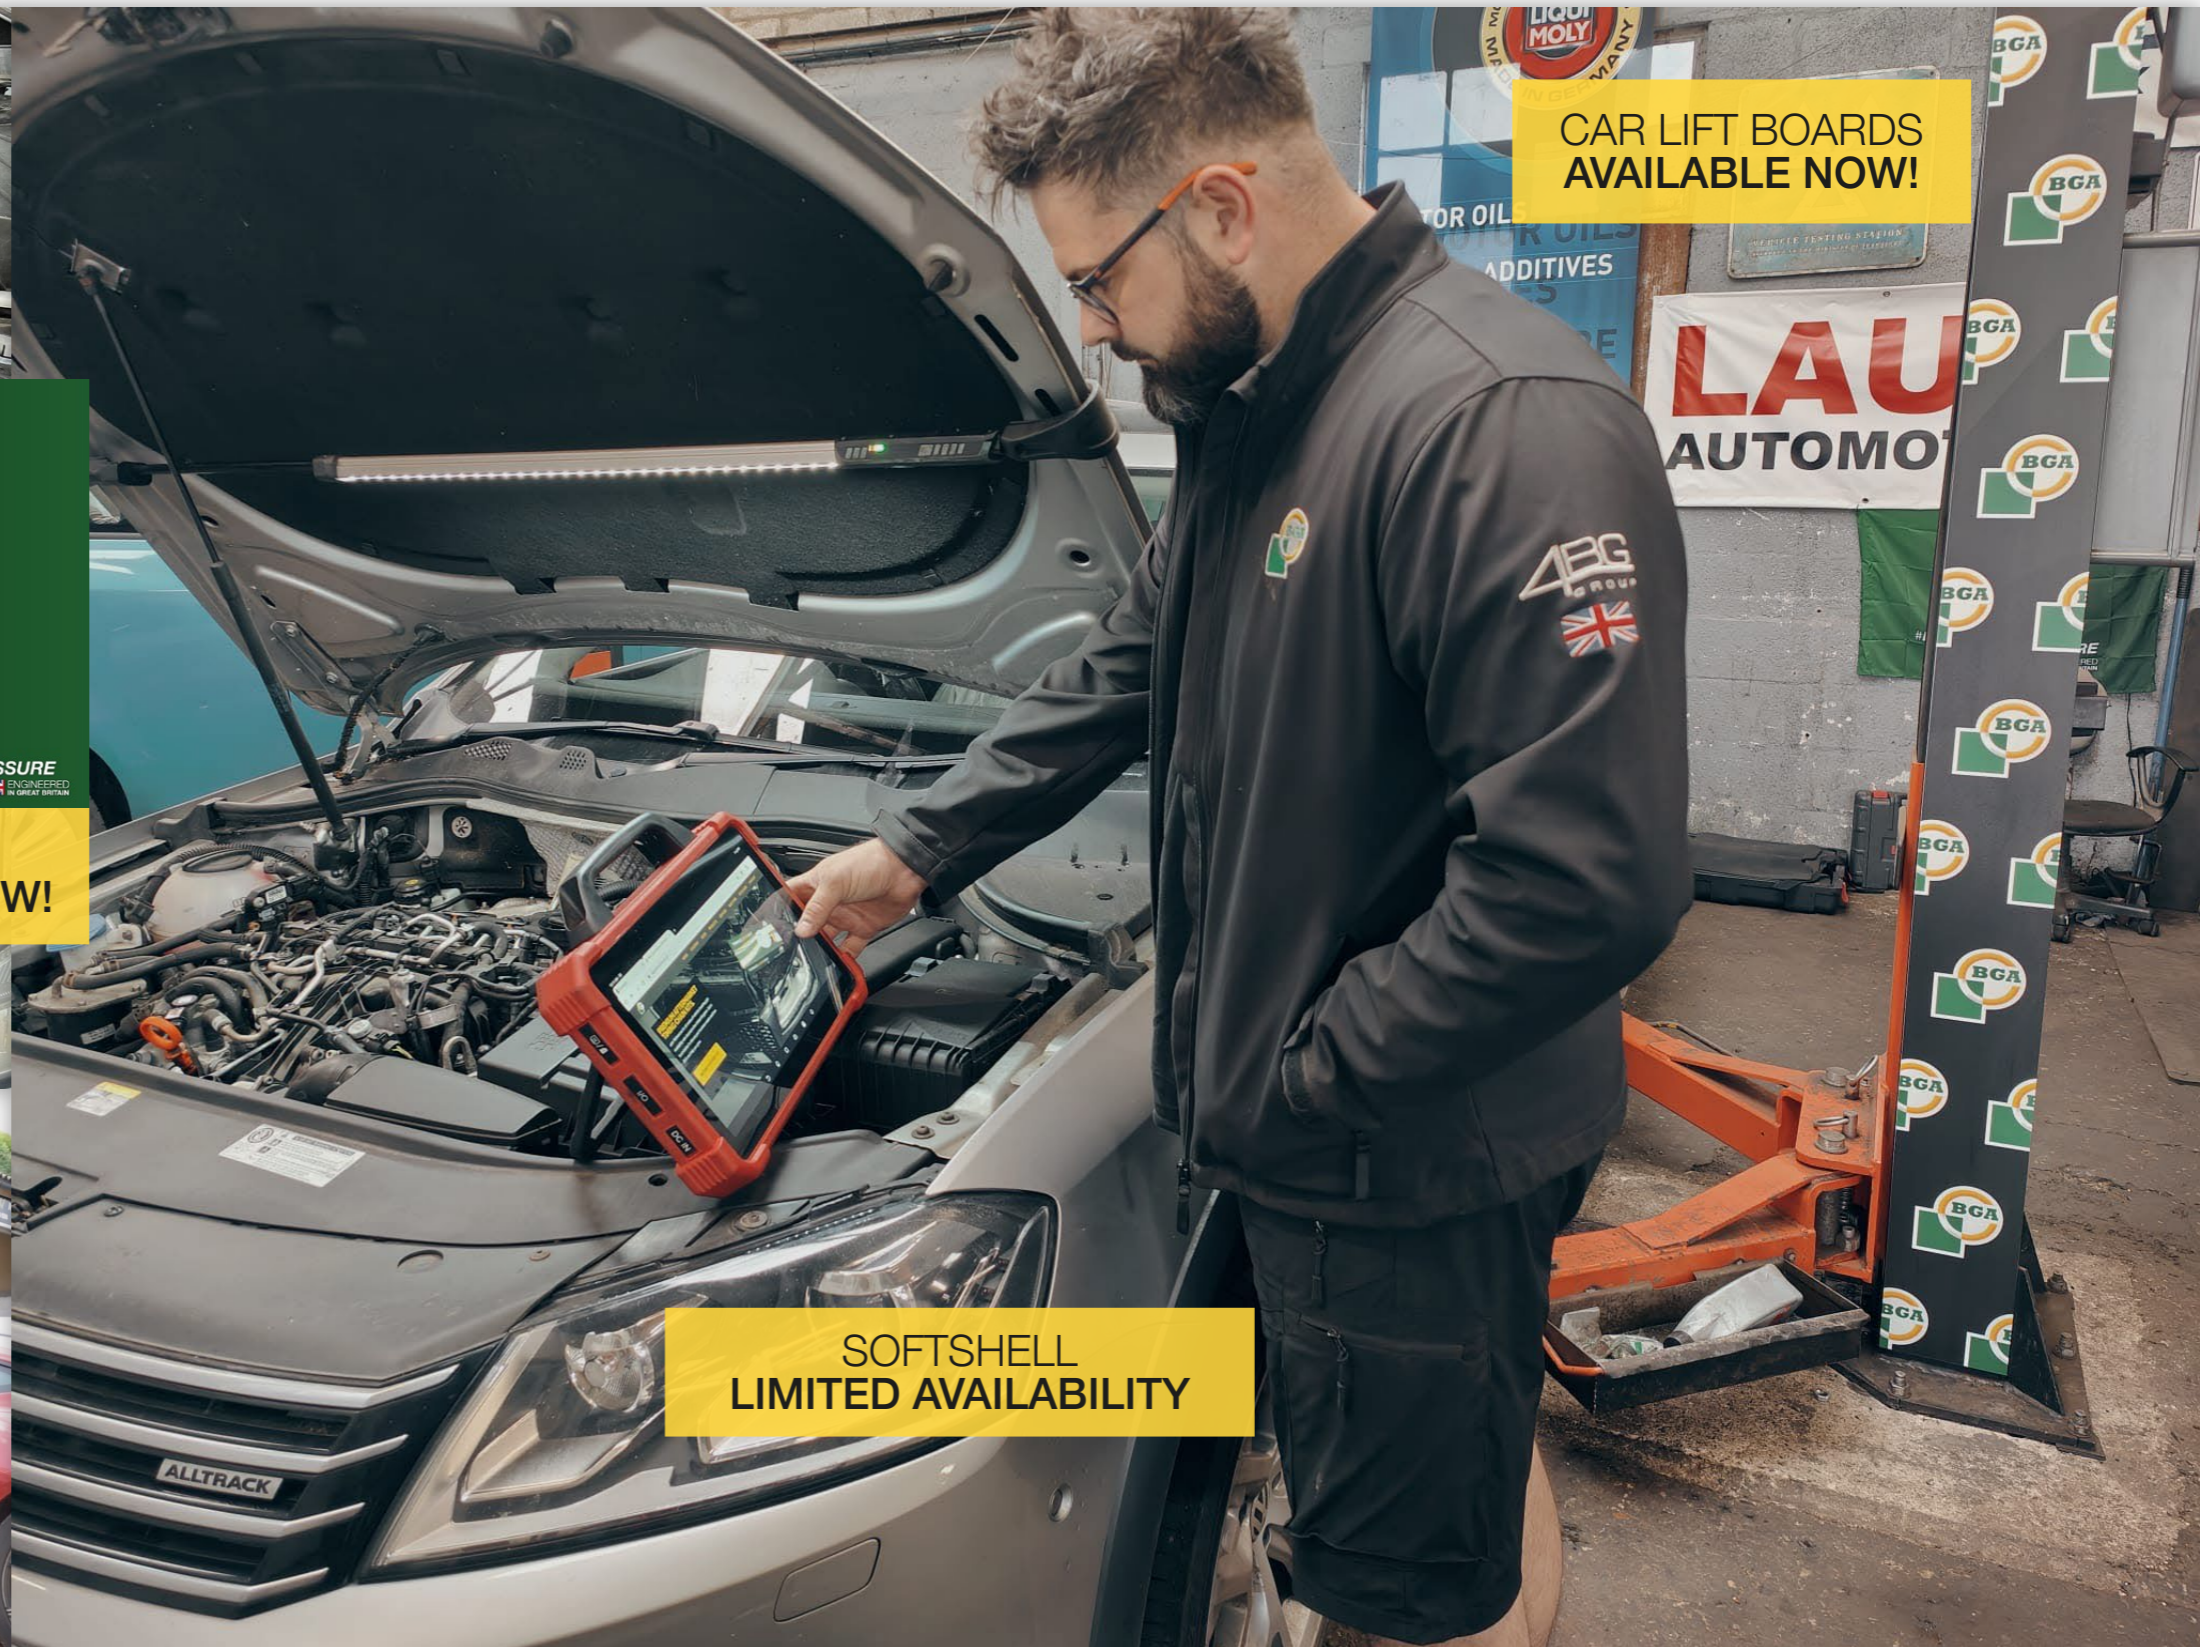

CAR LIFT BOARDS
AVAILABLE NOW!

SOFTSHELL
LIMITED AVAILABILITY