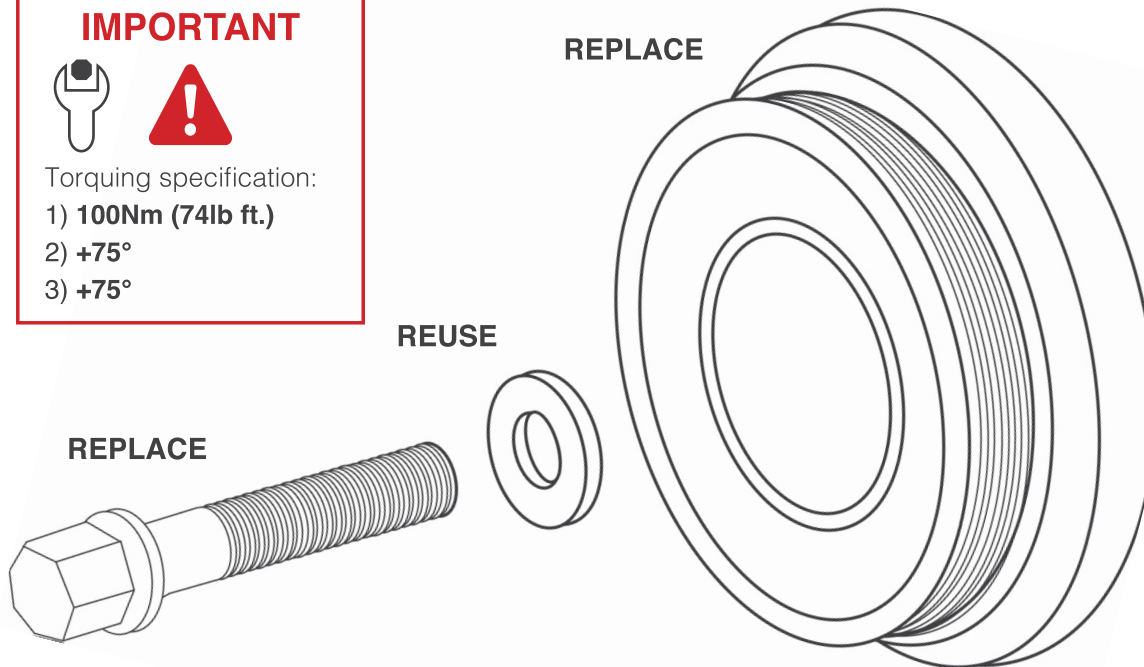

IMPORTANT

Torquing specification:

1) 100Nm (74lb ft.)
2) +75°
3) +75°

REPLACE

REUSE

REPLACE

- REPLACE
- Auswechseln
- Remplacer
- Sostituire
- Reemplazar
- заменять
- REUSE
- Wiederverwendung
- Réutiliser
- Riutilizzare
- Reutilizar
- повторное использование

For more information, call +44 (0) 1793 491 777 or email technical@bgautomotive.co.uk

www.BGAUTOMOTIVE.CO.UK

/BGAUTOMOTIVEUK

@BG_AUTOMOTIVE

RELATED BULLETINS

TB-0749-072016