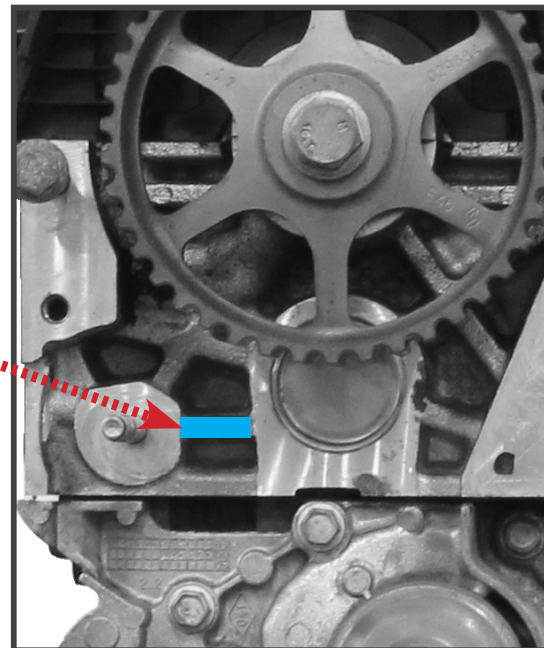

## CORRECT FITMENT

BC7300-1 / CP7046T

For more information, call **+44 (0) 1793 491 777** or email [technical@bgautomotive.co.uk](mailto:technical@bgautomotive.co.uk)

[WWW.BGAUTOMOTIVE.CO.UK](http://WWW.BGAUTOMOTIVE.CO.UK)